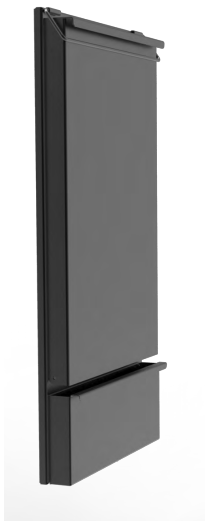

Wall barbecue, with simple and elegant lines, will make you enjoy your meals.

Parrilla regulable
grille réglable
adjustable grill

TOMMY'S P

BEND

Nouveau barbecue pliant. Sa petite dimension pliée lui permet d'être placé presque partout où un barbecue fixe ne pourrait pas aller.

New folding barbecue. Its small folded dimension allows it to be located almost anywhere a fixed barbecue could not go.

Parrilla regulable
grille réglable
adjustable grill

BEND

O'MIN

CENTRALE

O'MIN

FRONTALE