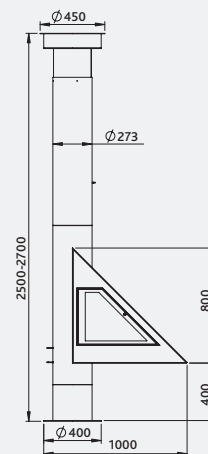

O'MIN

CENTRALE

O'MIN

FRONTALE

FLAG

CENTRALE