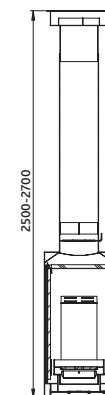

Wall barbecue, with simple and elegant lines, will make you enjoy your meals.

Parrilla regulable
grille réglable
adjustable grill

TOMMY'S P

BEND

Nouveau barbecue pliant. Sa petite dimension pliée lui permet d'être placé presque partout où un barbecue fixe ne pourrait pas aller.

New folding barbecue. Its small folded dimension allows it to be located almost anywhere a fixed barbecue could not go.

Parrilla regulable
grille réglable
adjustable grill

BEND

O'MIN

CENTRALE

O'MIN

FRONTALE