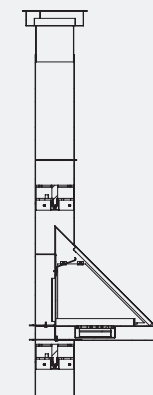

O'MIN

CENTRALE

O'MIN

FRONTALE

FLAG

CENTRALE