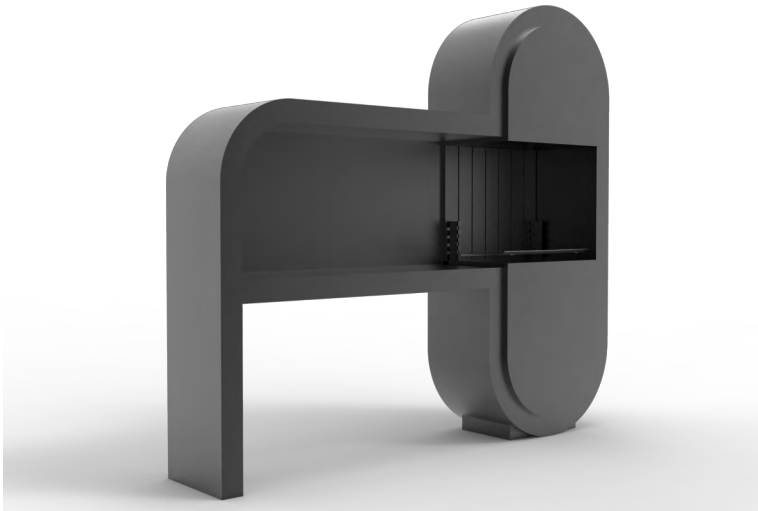

New model of the CL Design range of barbecues. Where to enjoy a beautiful design and be able to cook delicious delicacies.

Parrilla regulable
grille réglable
adjustable grill

CAPSULE

CENTRALE

TOMMY'S

MURALE