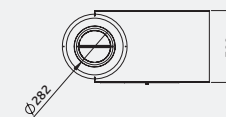

O'MIN

CENTRALE

O'MIN

FRONTALE

FLAG

CENTRALE