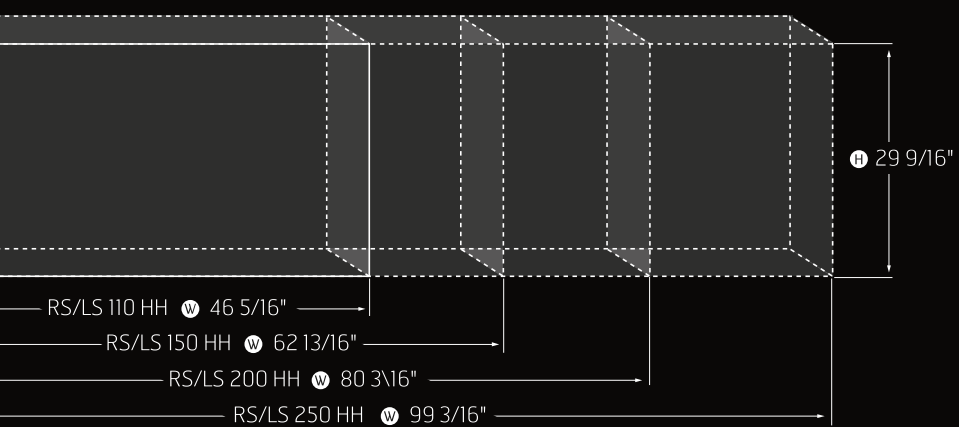

CORNER COLLECTION

Viewing area dimensions