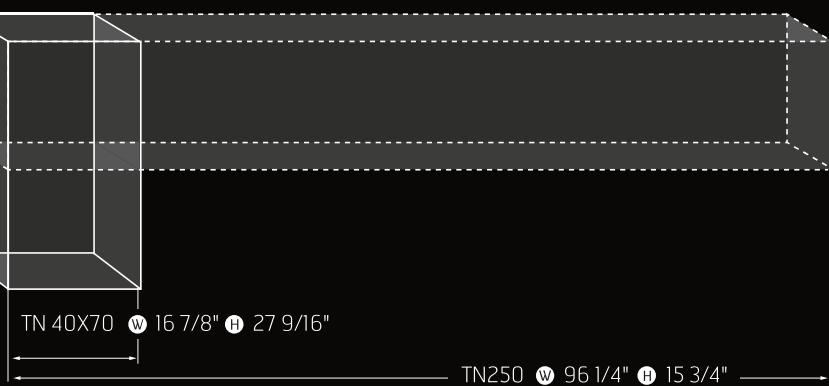

TUNNEL COLLECTION

Viewing area dimensions