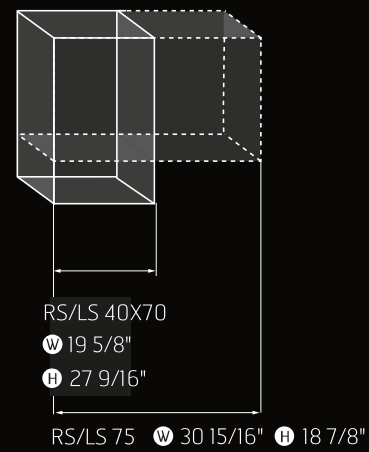

CORNER COLLECTION

Viewing area dimensions