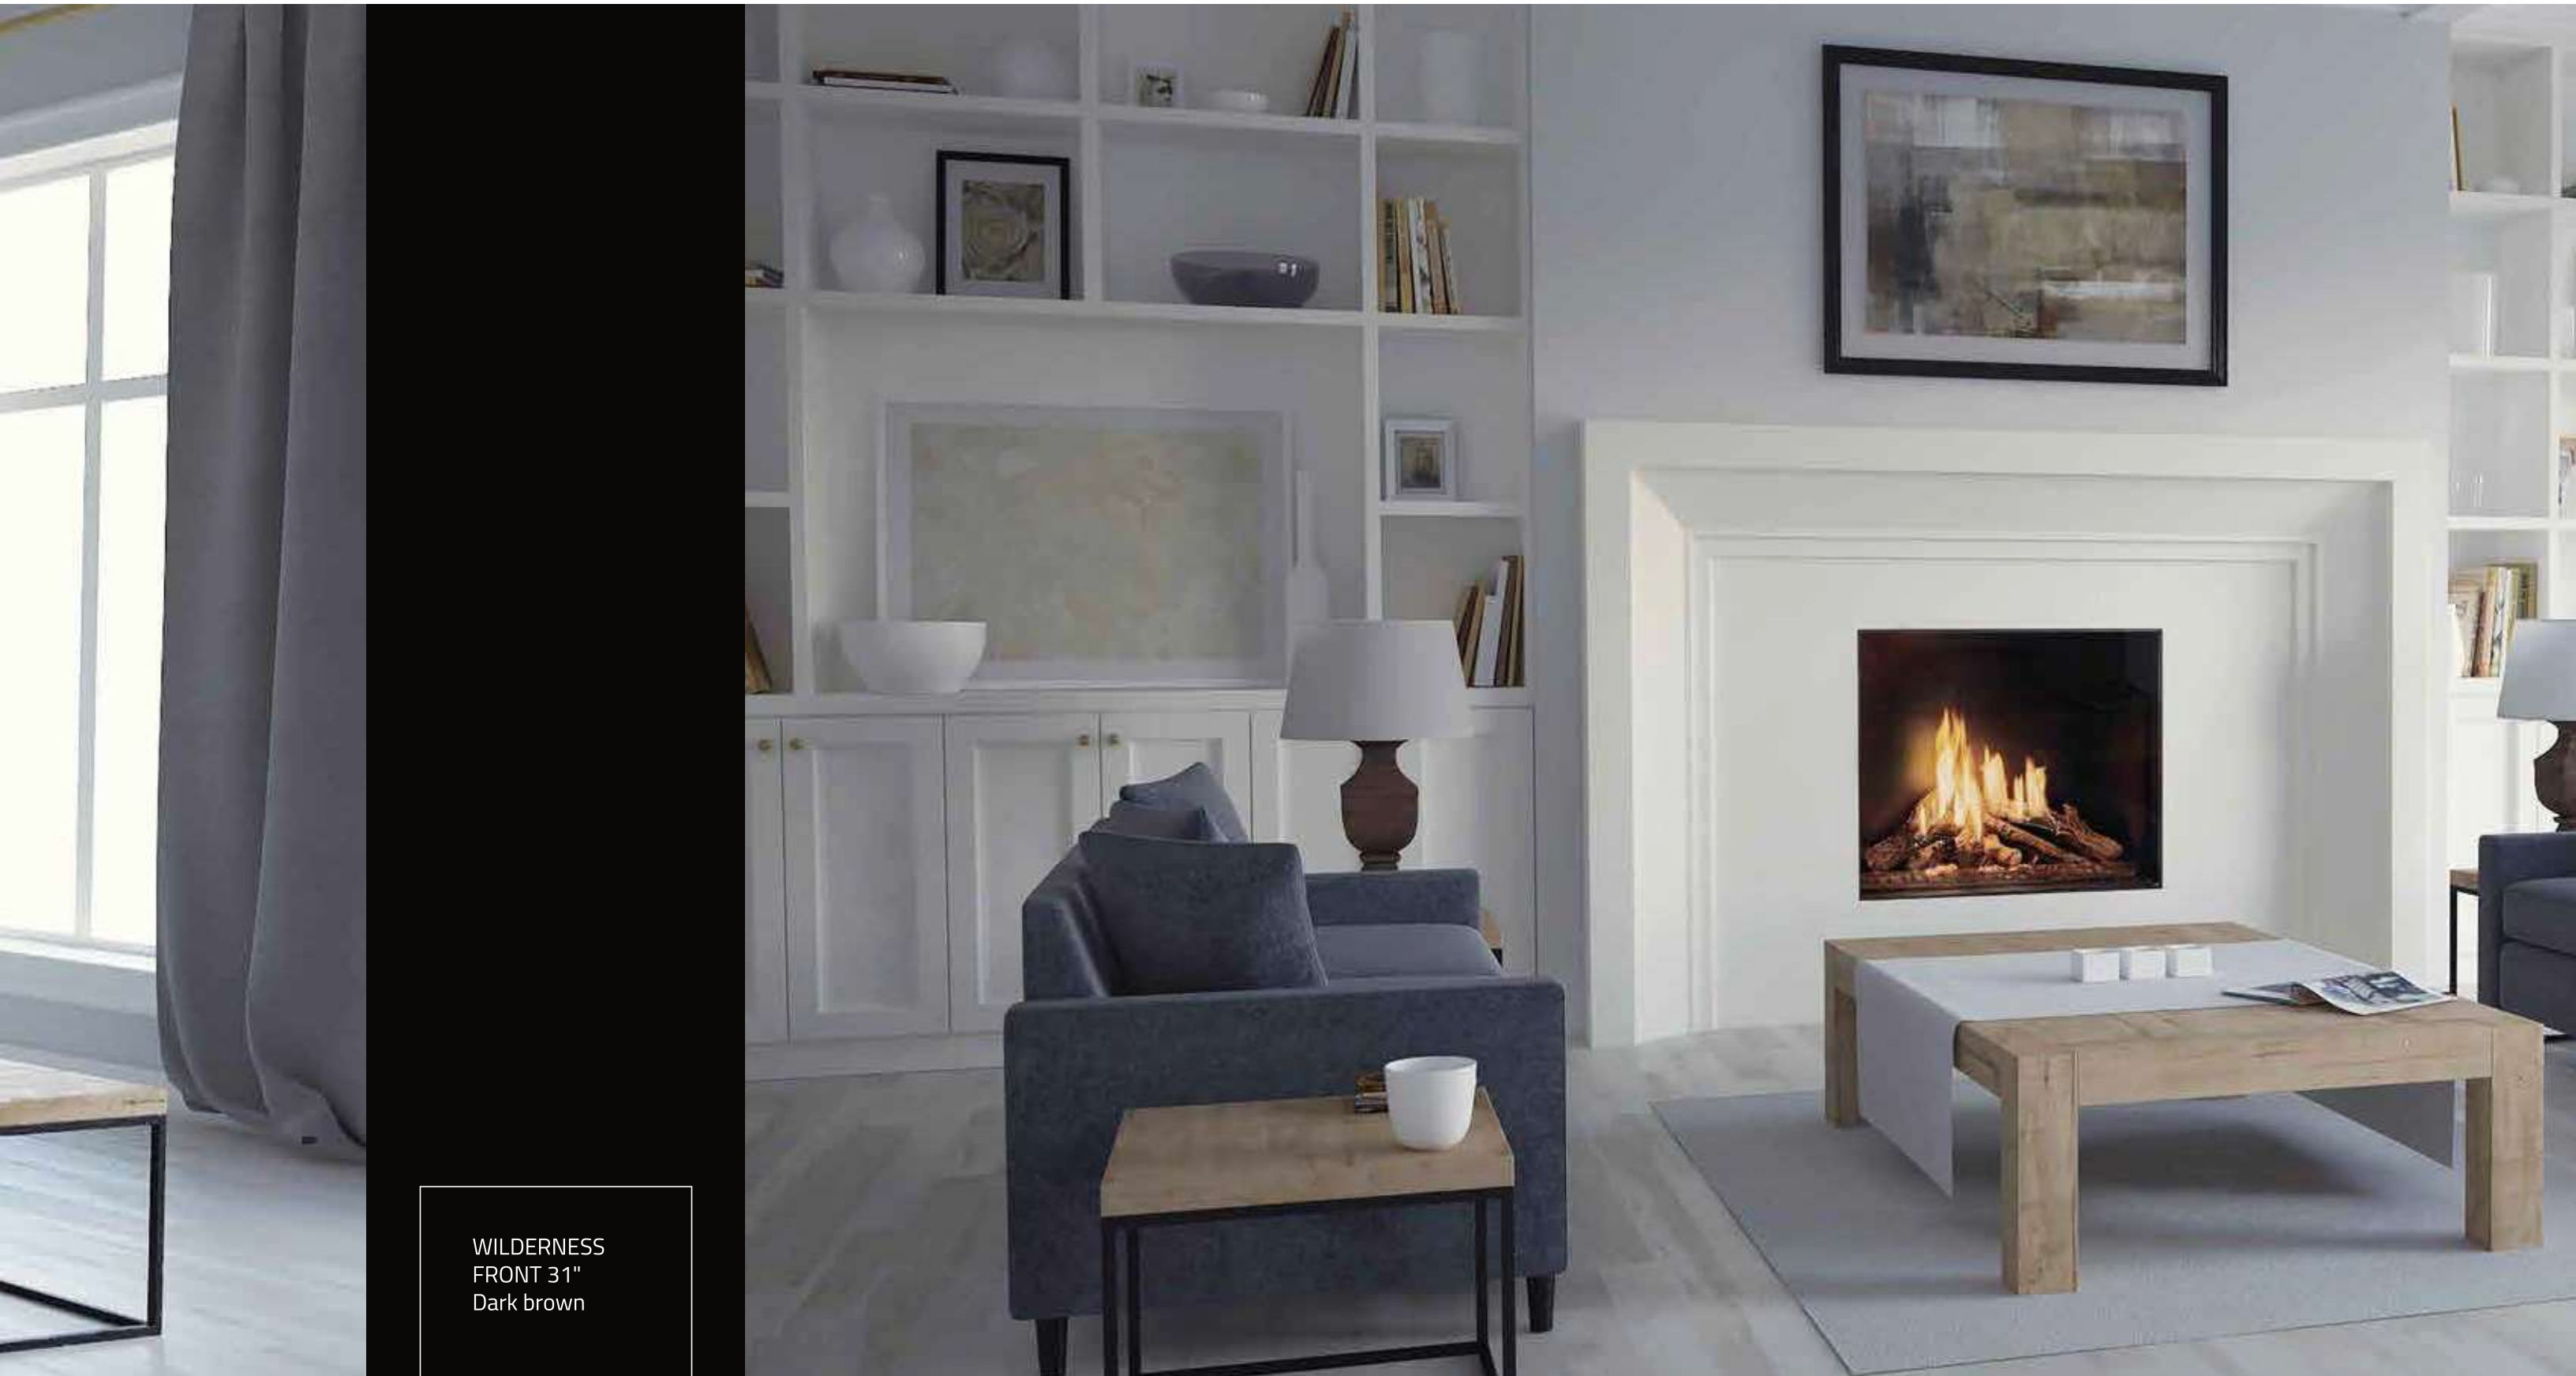

WILDERNESS
THREE SIDED 77H
Long driftwood

WILDERNESS
FRONT 31"
Dark brown