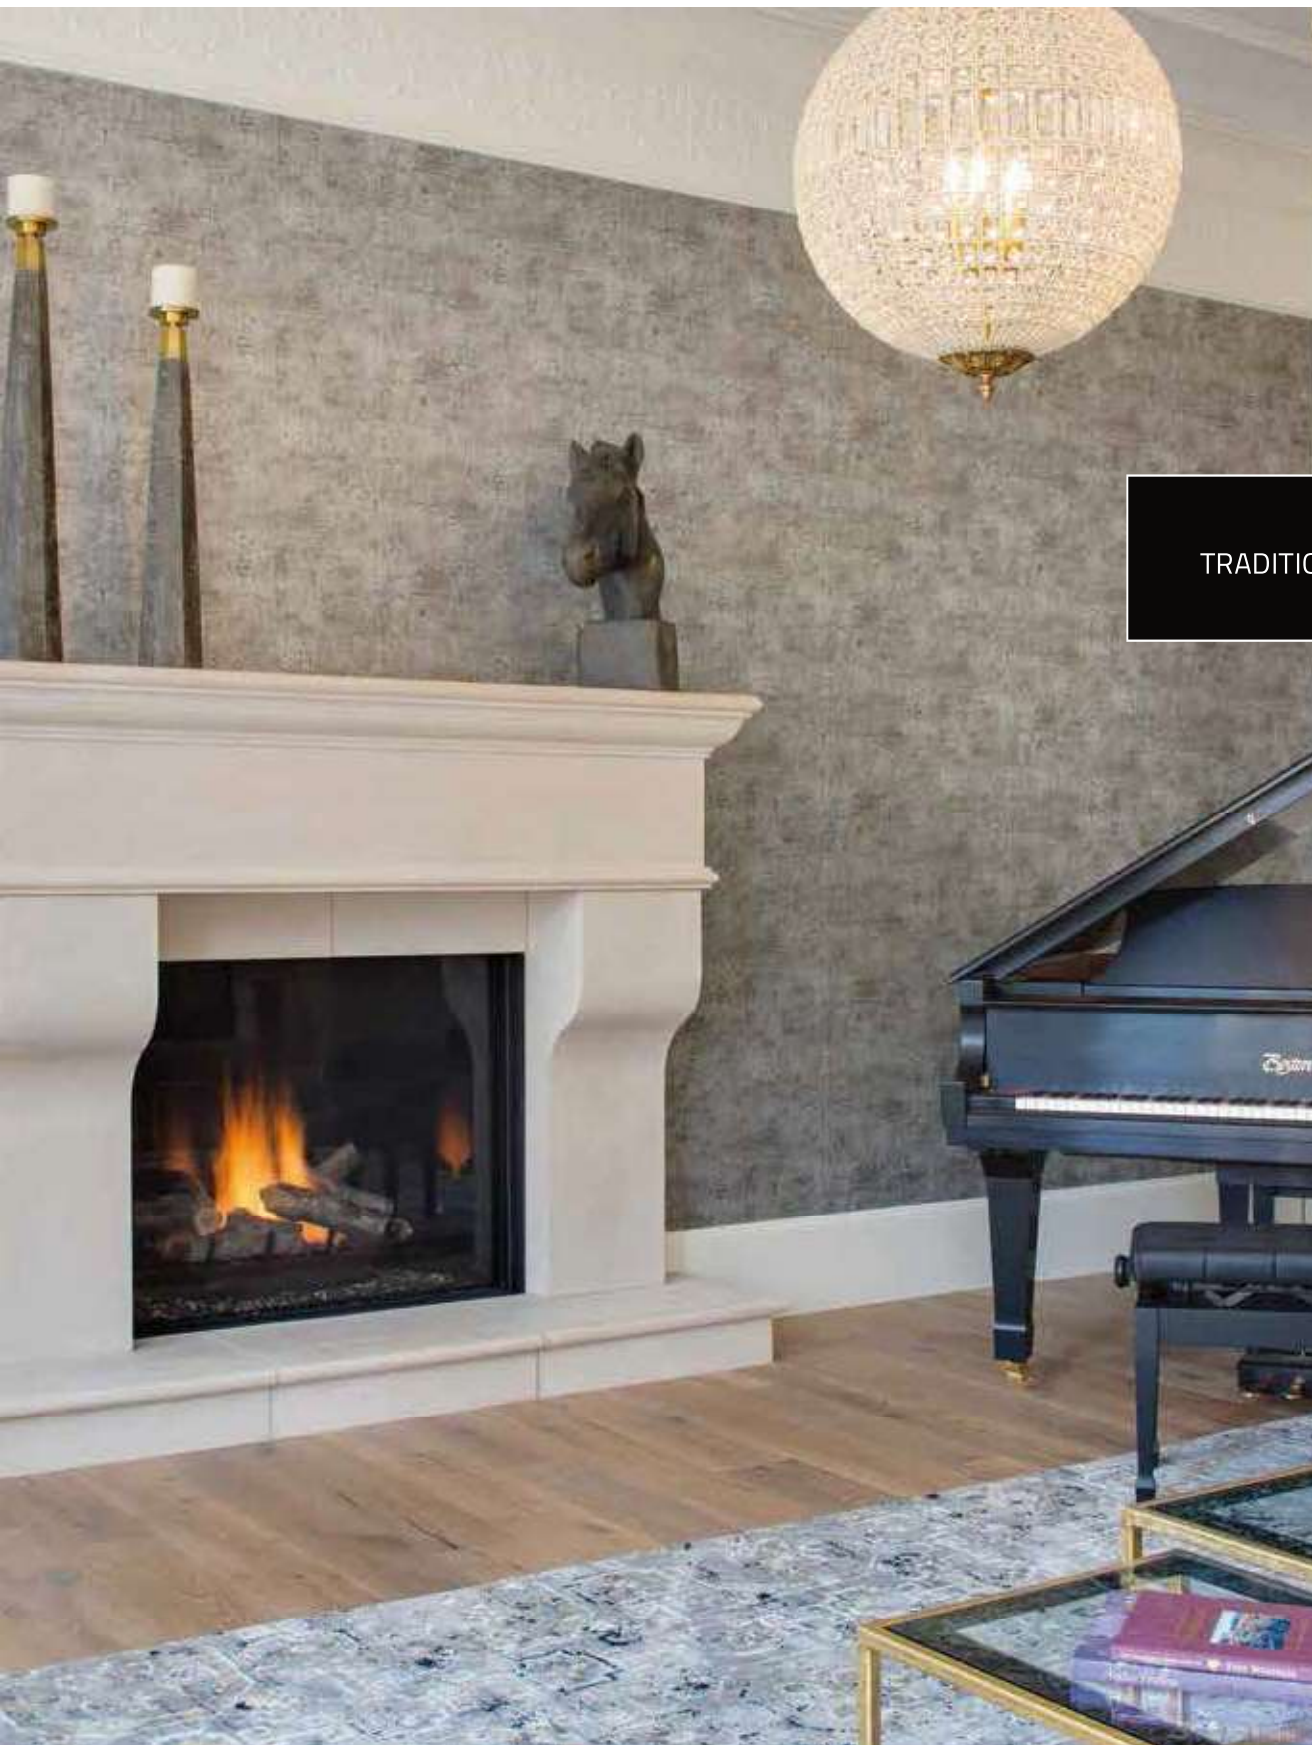

TRADITIONAL 90