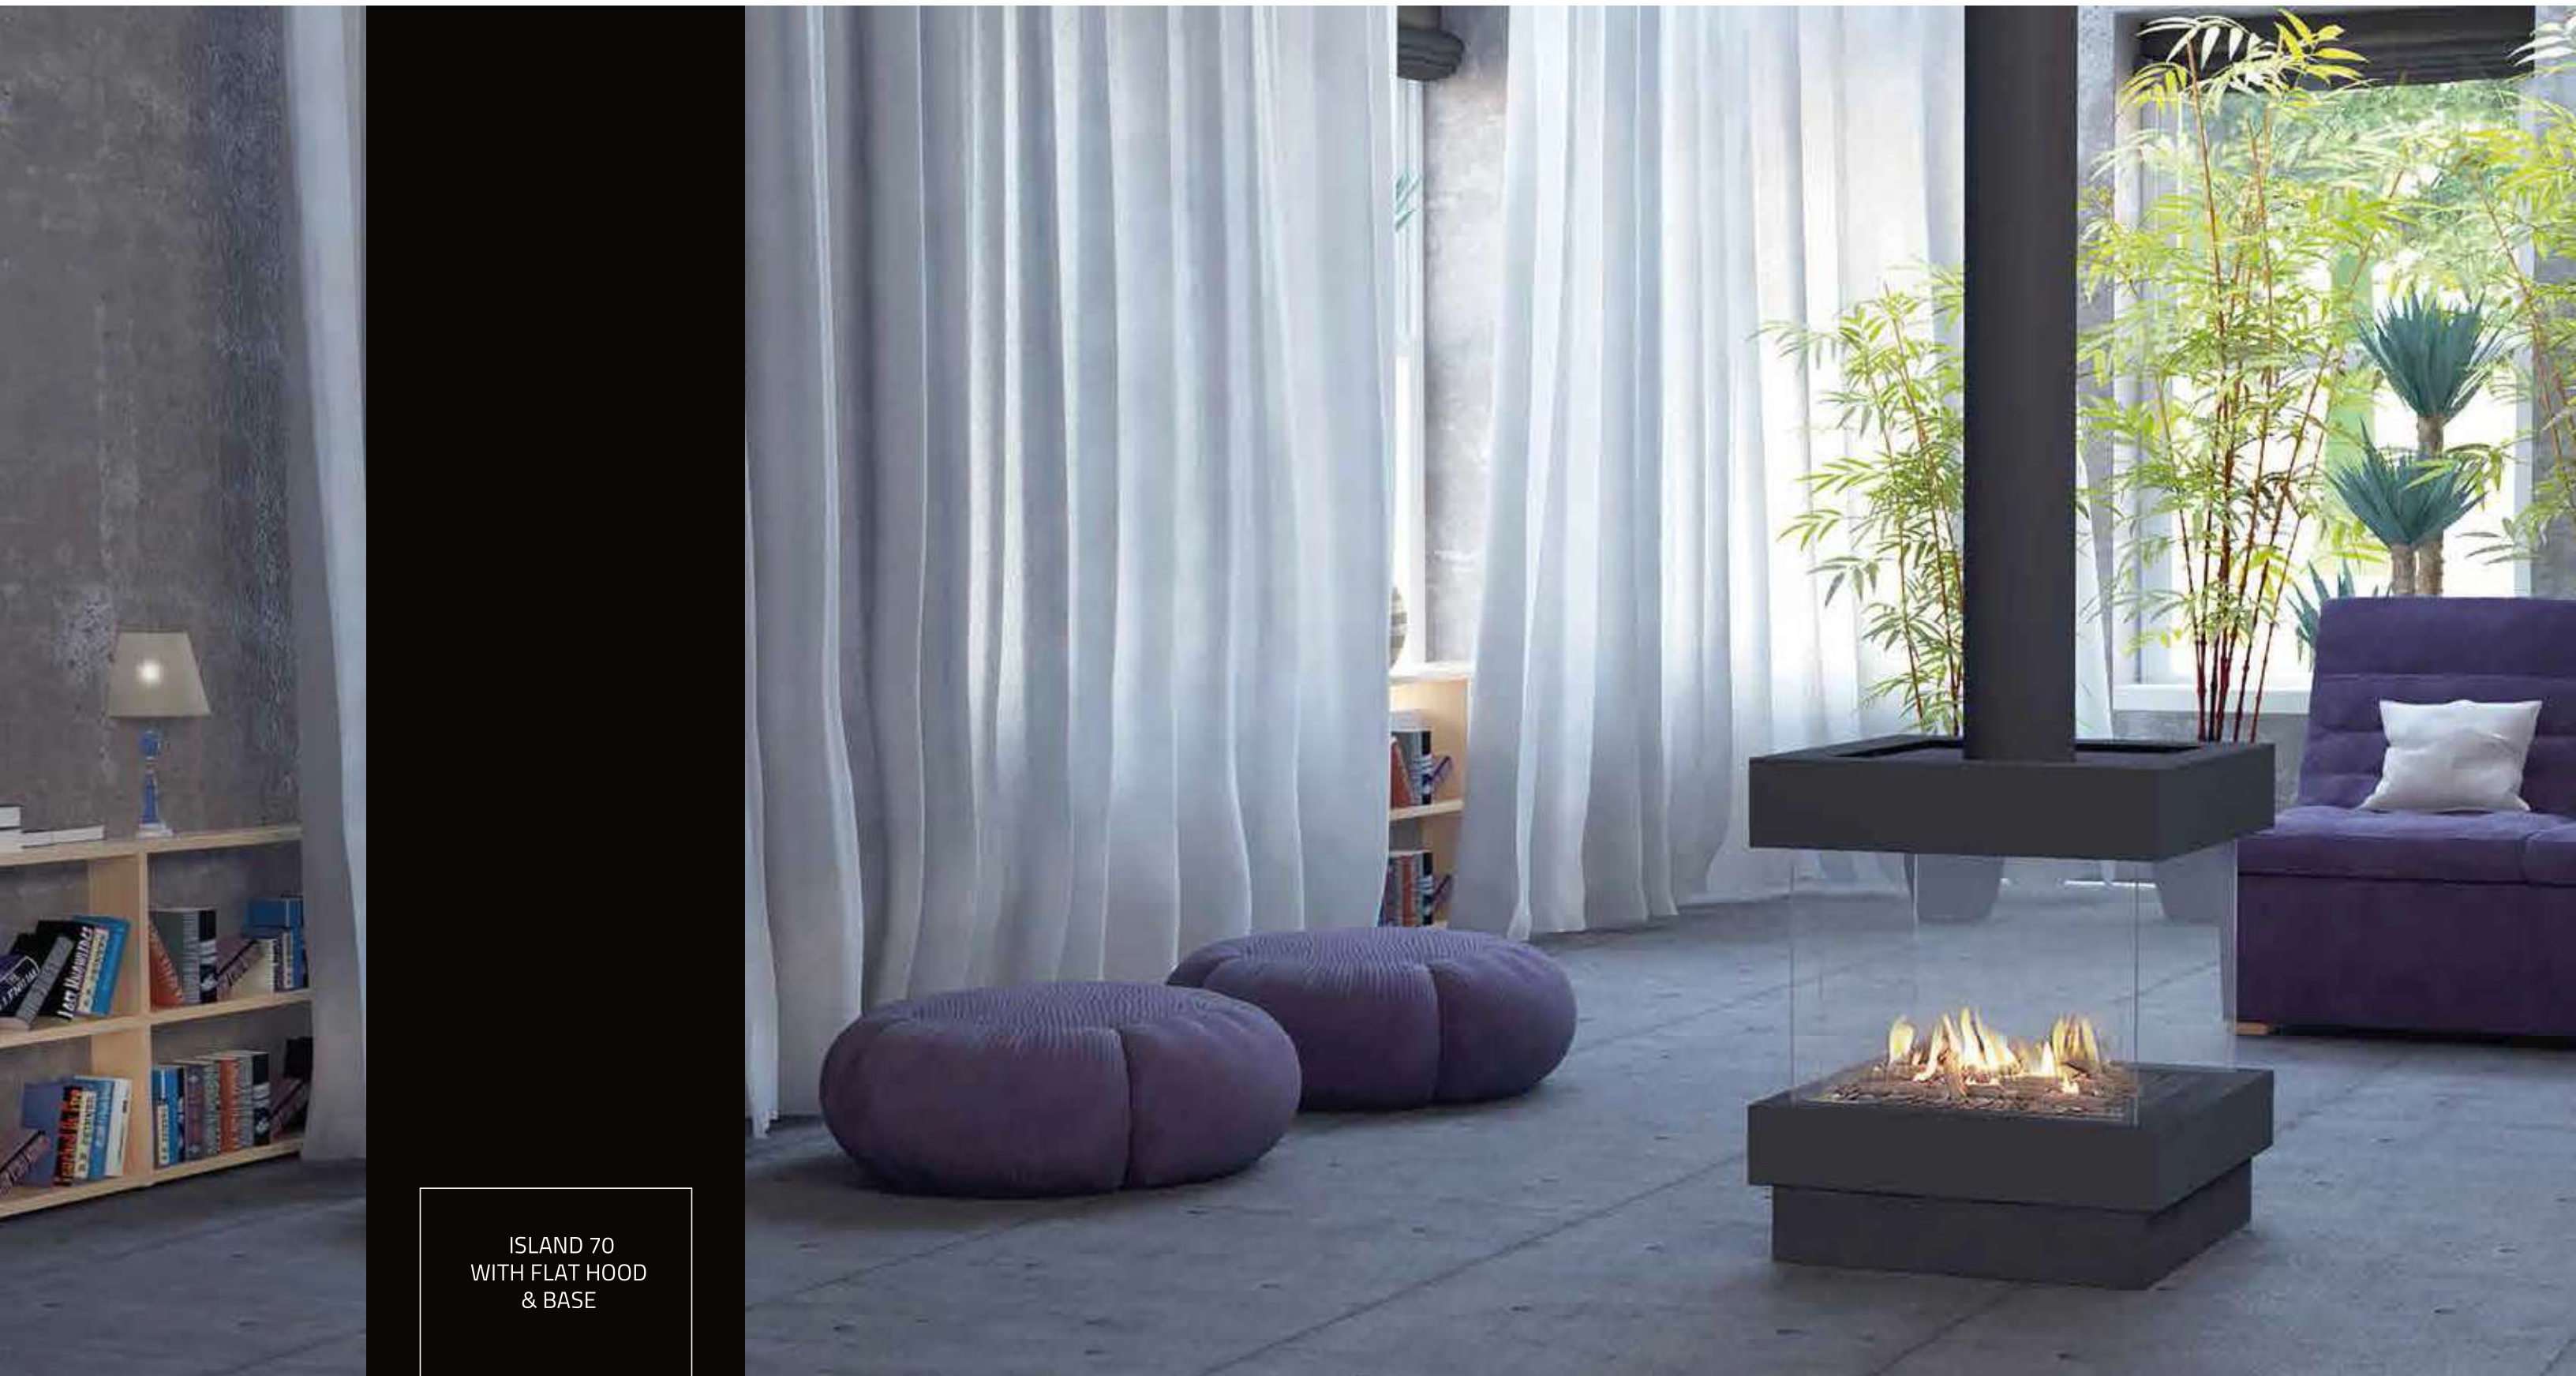

CURVE 360
WITH FLAT HOOD & BASE

ISLAND 130
CUSTOM HOOD
CUSTOM BASE
DOUBLE GLASS
Quebec, Canada

ISLAND 130
DECORATIVE HOOD
CUSTOM BASE
DOUBLE GLASS
Britain

ISLAND 70
WITH FLAT HOOD
& BASE

MODULAR FIREPLACES