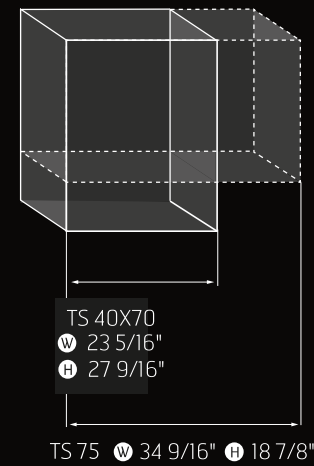

THREE SIDED 150
UTAH

THREE SIDED COLLECTION

Viewing area dimensions

THREE SIDED 200
 DOUBLE GLASS
 Israel

All H & HH (High Glass) models
 are supplied with internal lighting

THREE SIDED 170
DOUBLE GLASS
Seattle