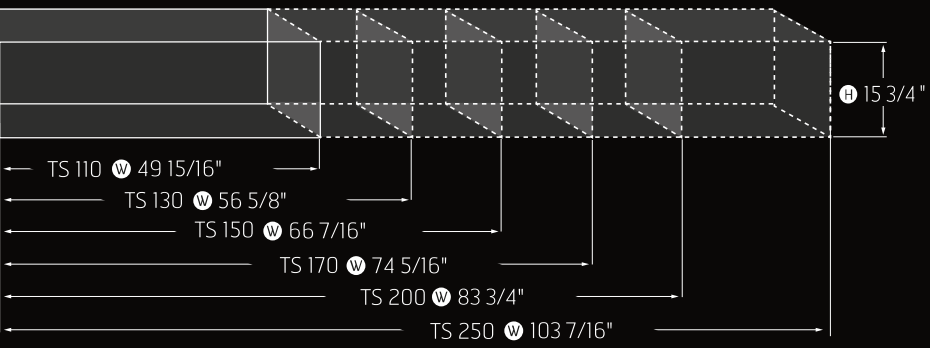

THREE SIDED 150
UTAH

THREE SIDED COLLECTION

Viewing area dimensions

THREE SIDED 200
 DOUBLE GLASS
 Israel

All H & HH (High Glass) models
 are supplied with internal lighting

THREE SIDED 170
DOUBLE GLASS
Seattle