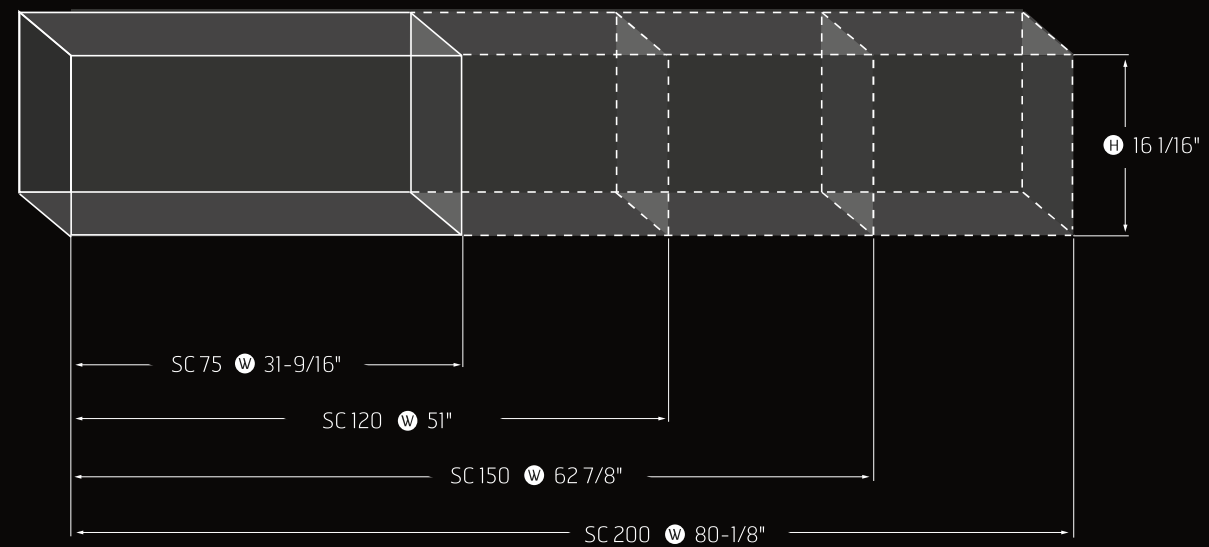

SPACE CREATOR COLLECTION

Viewing area dimensions