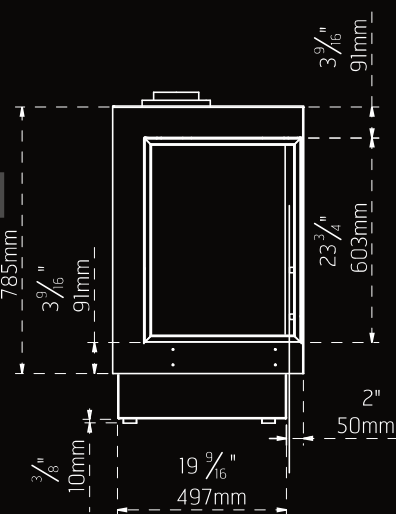

TRADITIONAL 110

TRADITIONAL COLLECTION

Viewing area dimensions

TR 90 W 35-7/16" H 31-5/8"

TR 110 W 42-11/16" H 34-1/8"

TRADITIONAL 90

TRADITIONAL 110

TRADITIONAL 90

Side view

Stand Alone 110 Front

Front view

Side view

Stand Alone 150 Front

Front view

Side view

Wilderness Stand Alone 25H TS

Front view

Side view

THE STAND ALONE Product drawings

Stand Alone 40 TS

Stand Alone 75 TS

THE STAND ALONE Product drawings

Stand Alone 110 TS

STAND ALONE
FRONT 75