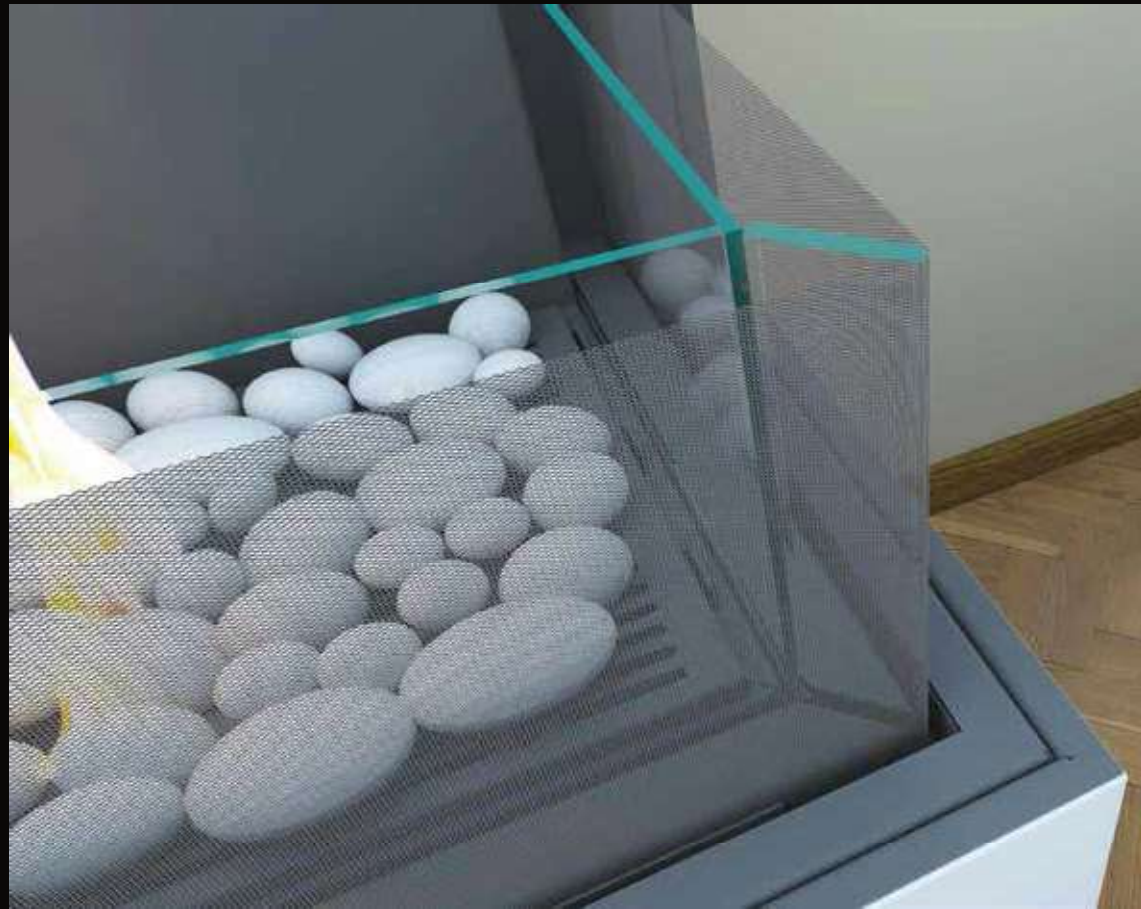

PATENTED TECHNOLOGY

DOUBLE GLASS

COMPLETE FLEXIBILITY

Can be applied to many of our models, giving you a wide design selection.

SEAMLESS DESIGN

Uses a clean, frameless design without unsightly metal corners or seams.

COMPLETE COMPLIANCE

Maintains the latest regulatory standard of less than 172° F.

HEAT DISTRIBUTION

Innovative technology comfortably distributes the majority of heat at the ceiling level.

HIGH QUALITY GLASS

The extra layer of glass is so clear that it is unnoticeable and provides total transparency.

CONVENIENT

Easy to operate and nearly silent.

SCREEN

Ortal's standard heat barrier is a frameless screen, comprised of a nearly transparent metal mesh that sits in front of the fireplace's glass enclosure and acts as a protective physical barrier. This patented technology provides a complete solution and strictly complies with regulations.

COMPLETE FLEXIBILITY

Can be applied to many of our models, giving you a wide design selection.

SEAMLESS DESIGN

Uses a clean, frameless design without unsightly metal corners or seams.

LONG-LASTING DURABILITY

Using the highest quality materials available, your screen will stand the test of time.

OPTIMAL SCREEN

The screen is so fine, it's almost invisible, preserving the fireplace's view and design.