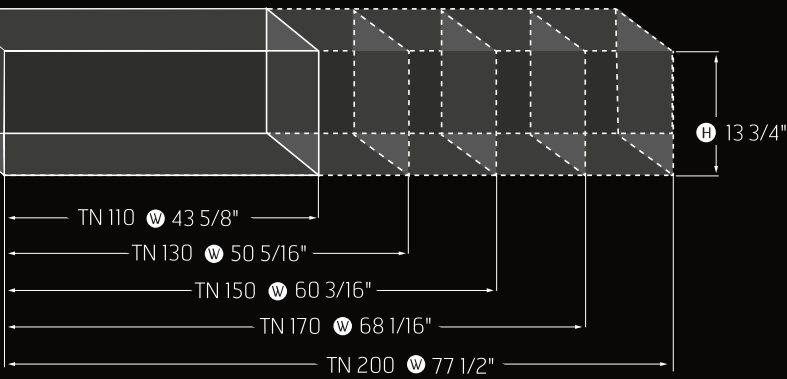

TUNNEL COLLECTION

Viewing area dimensions