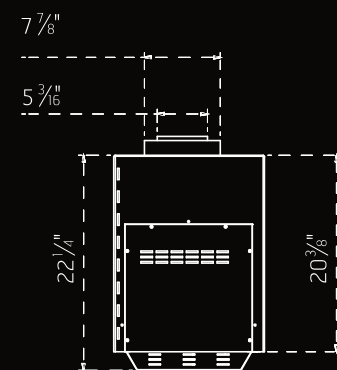

TRADITIONAL 110

TRADITIONAL COLLECTION

Viewing area dimensions

TR 90 W 35-7/16" H 31-5/8"

TR 110 W 42-11/16" H 34-1/8"

TRADITIONAL 90

TRADITIONAL 110

TRADITIONAL 90

Side view

Stand Alone 110 Front

Front view

Side view

Stand Alone 150 Front

Front view

Side view

Wilderness Stand Alone 25H TS

Front view

Side view

THE STAND ALONE Product drawings

Stand Alone 40 TS

Stand Alone 75 TS

THE STAND ALONE Product drawings

Stand Alone 110 TS

STAND ALONE
FRONT 75