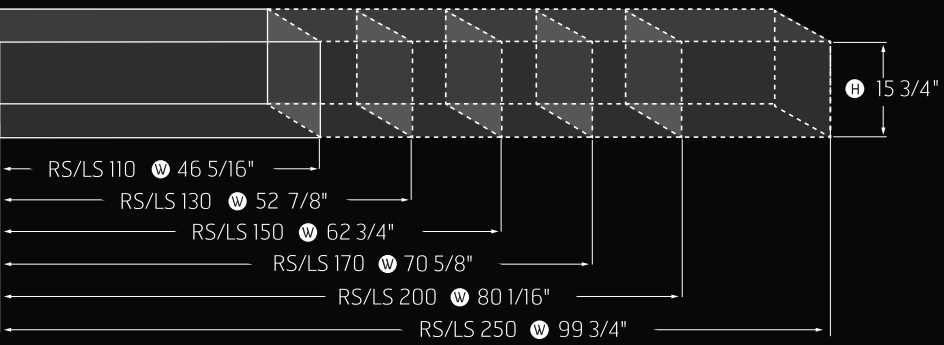

CORNER COLLECTION

Viewing area dimensions