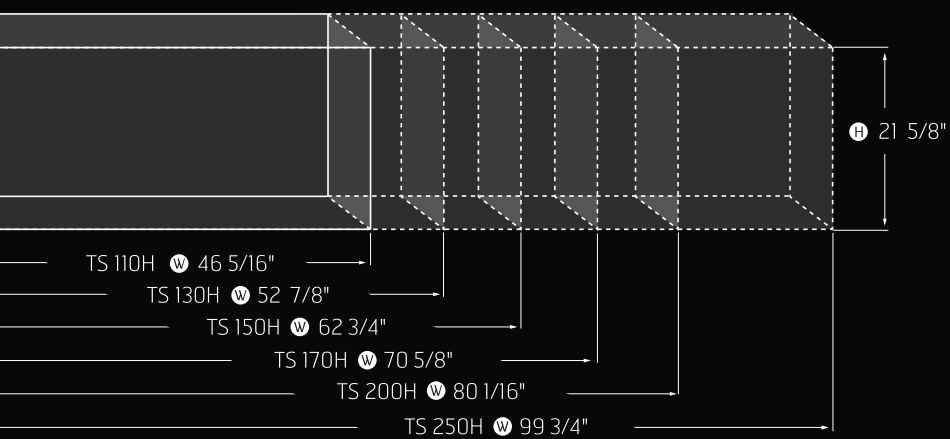

THREE SIDED 150
UTAH

THREE SIDED COLLECTION

Viewing area dimensions

THREE SIDED 200
 DOUBLE GLASS
 Israel

All H & HH (High Glass) models
 are supplied with internal lighting

THREE SIDED 170
DOUBLE GLASS
Seattle