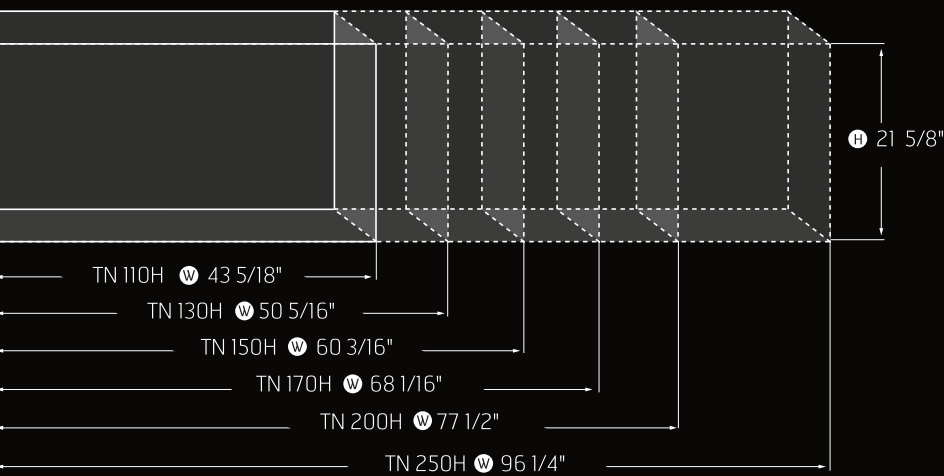

TUNNEL COLLECTION

Viewing area dimensions