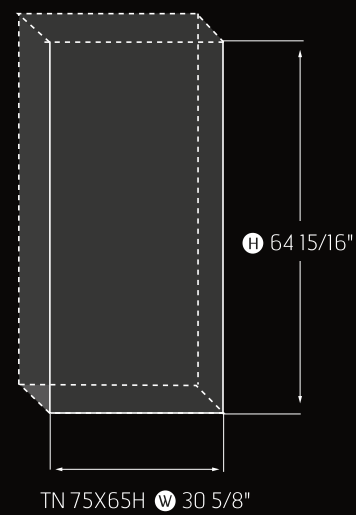

TUNNEL COLLECTION

Viewing area dimensions