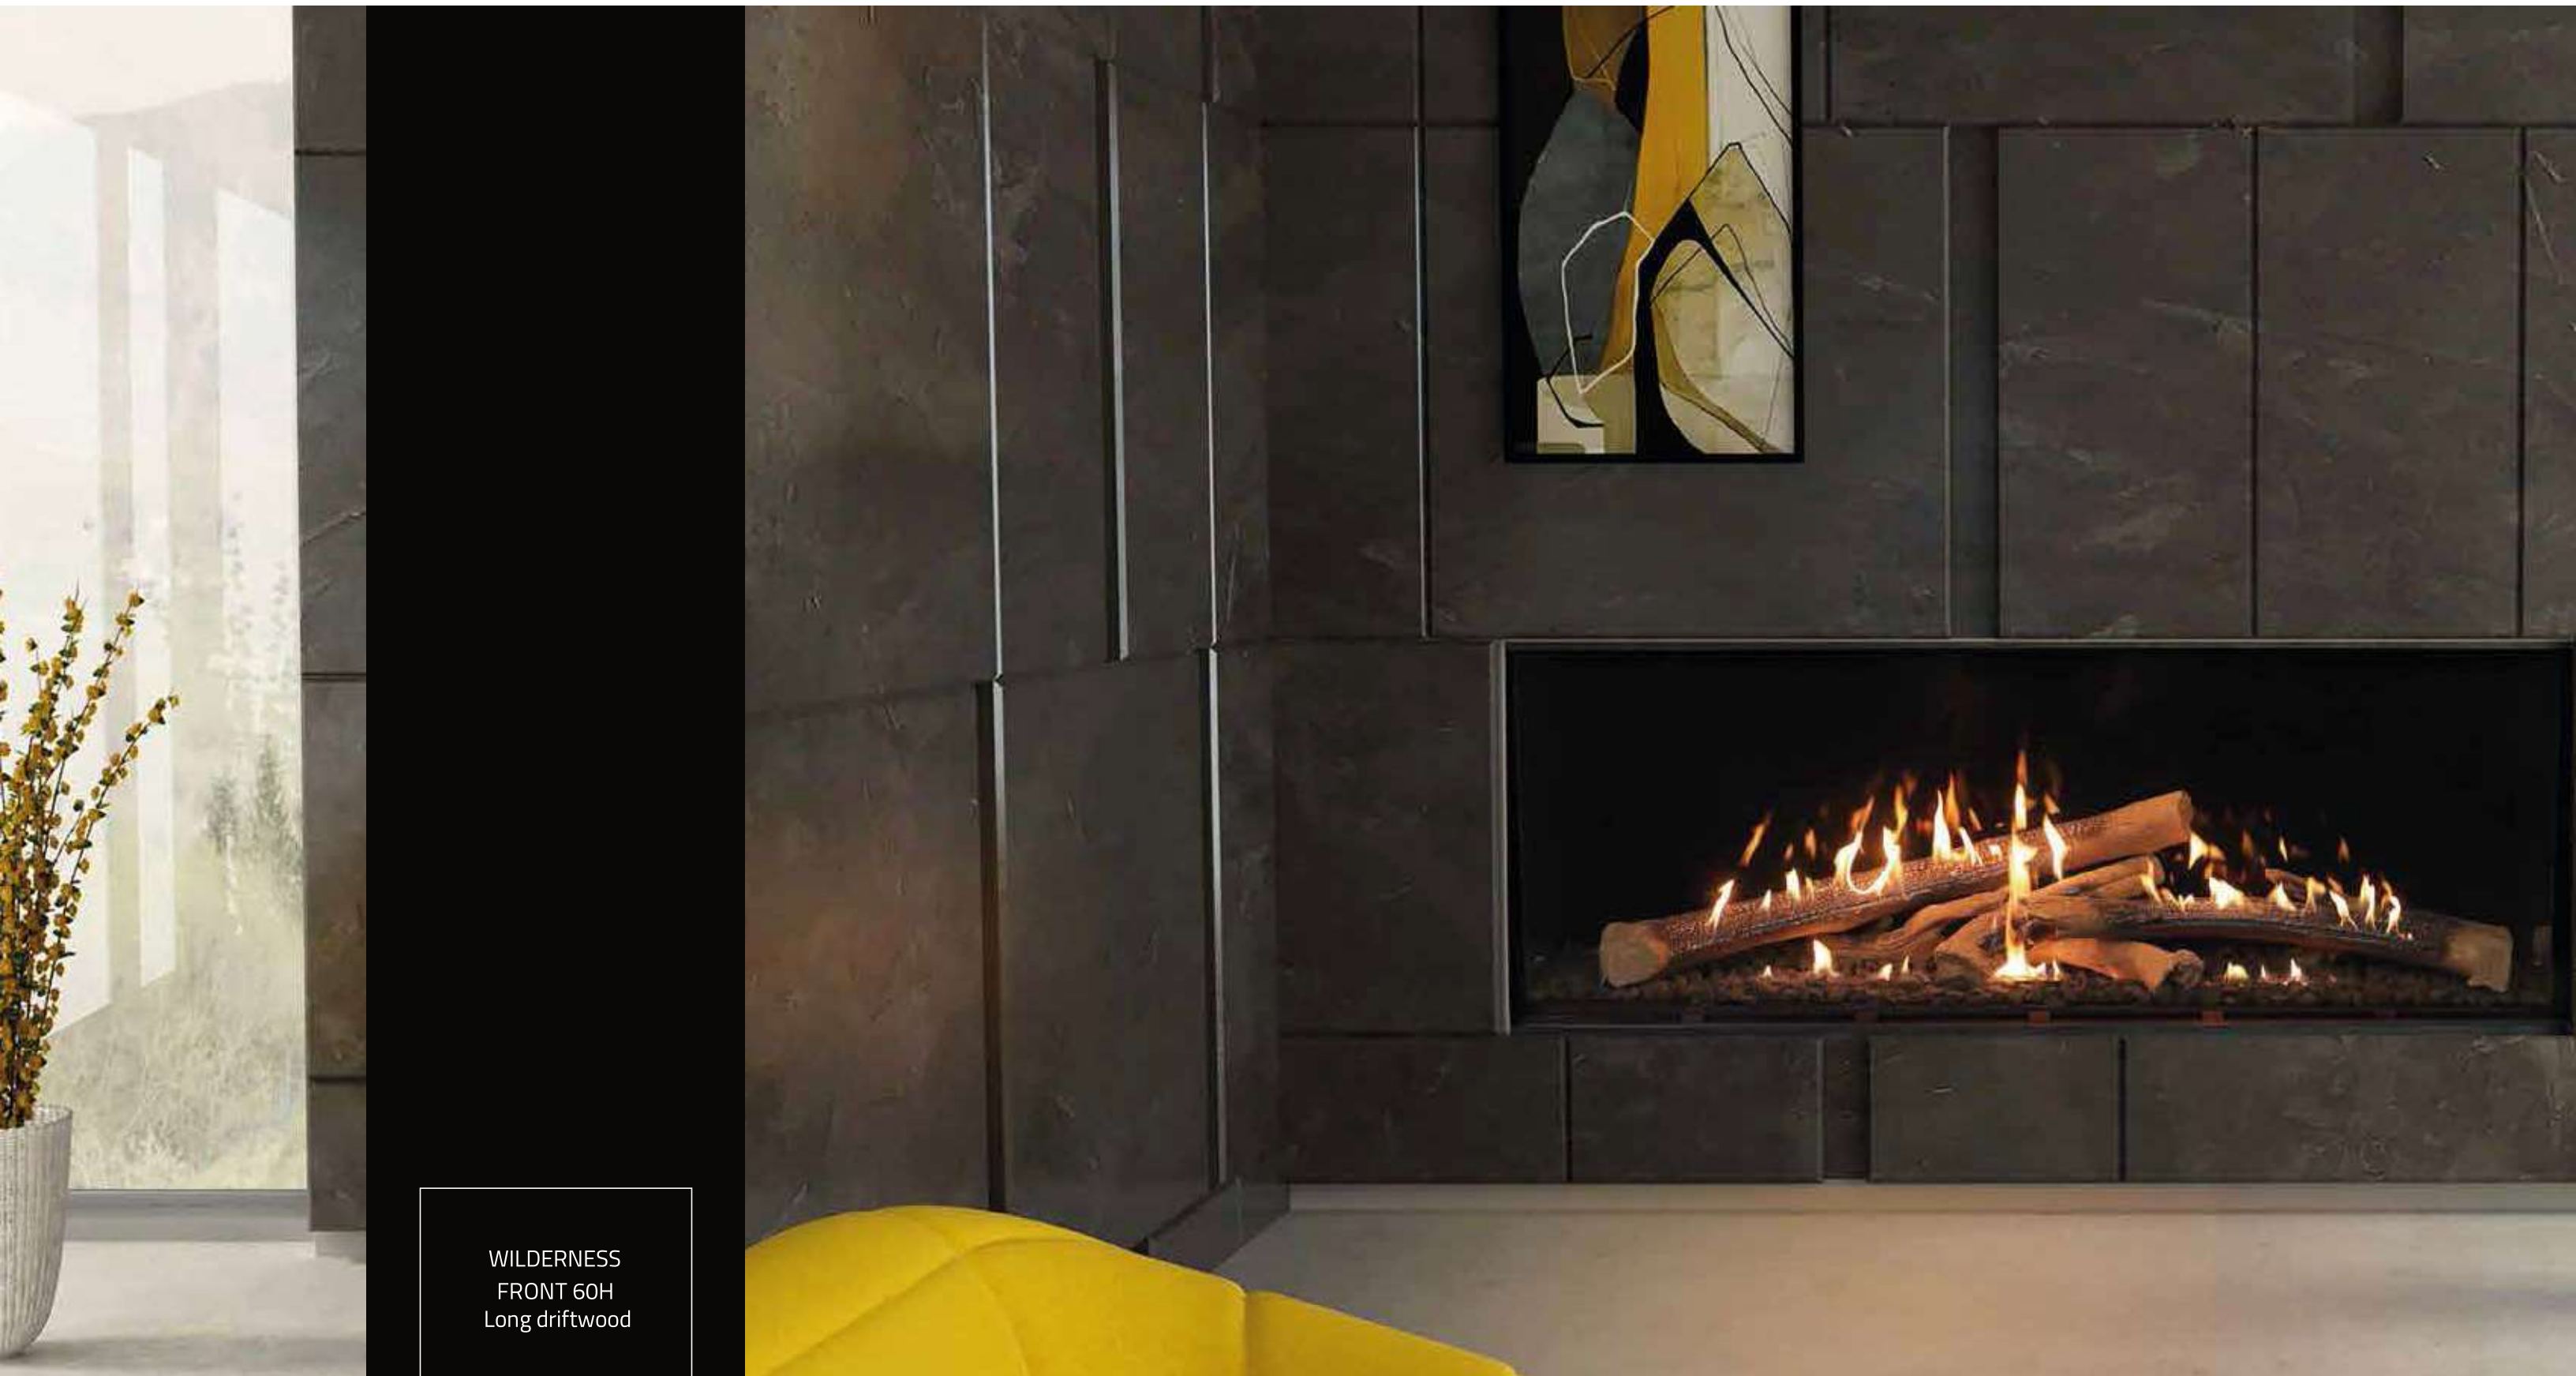

WILDERNESS
FRONT 60H
Long driftwood