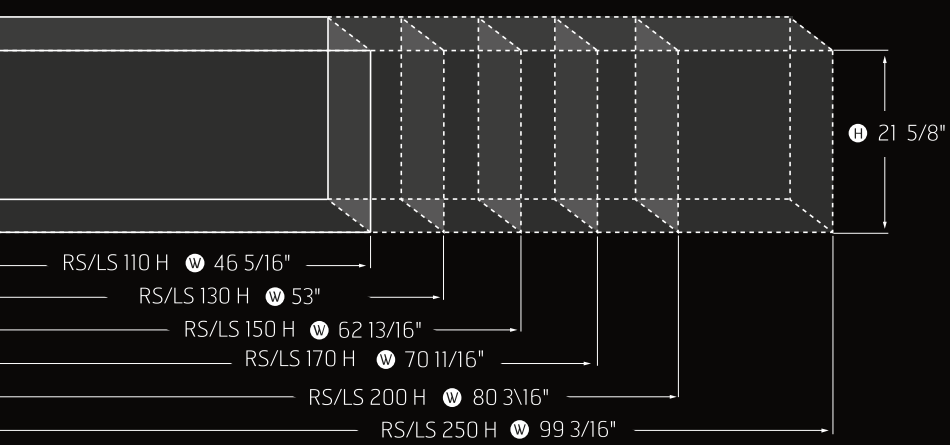

CORNER COLLECTION

Viewing area dimensions