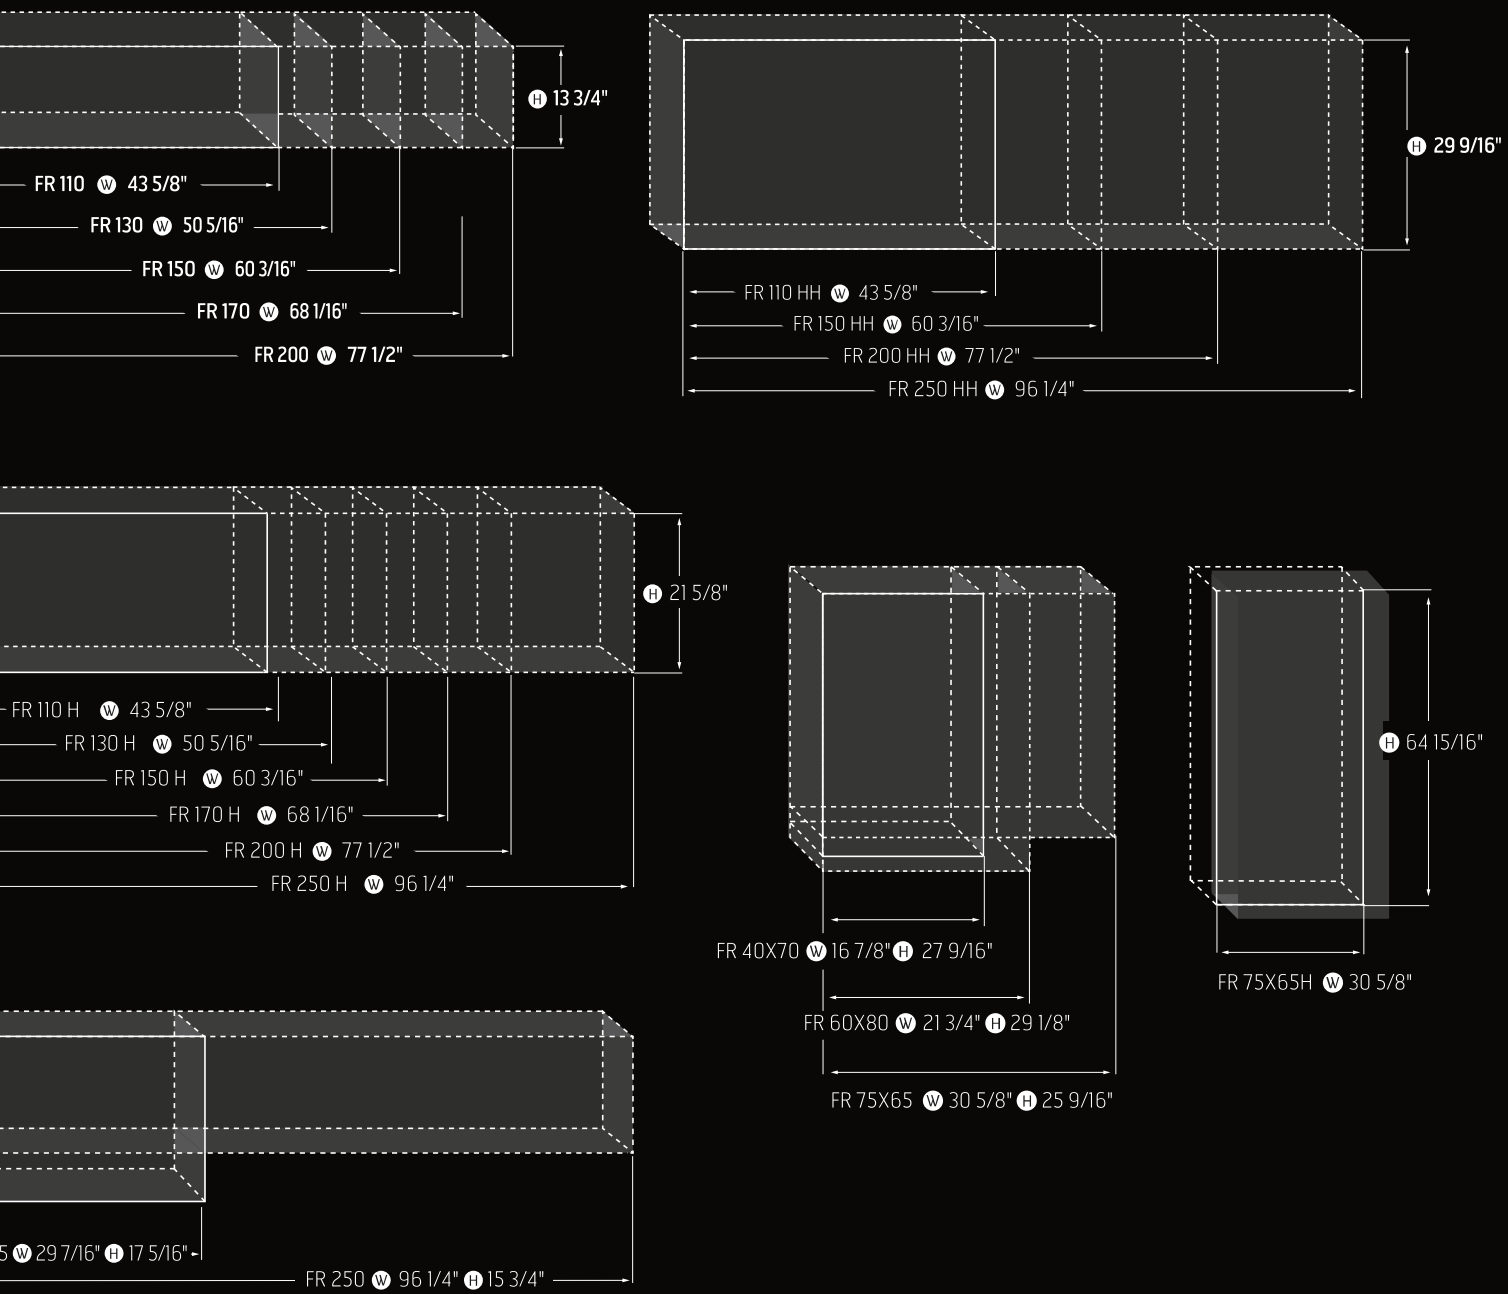

FRONT COLLECTION

Viewing area dimensions

💡 All H & HH (High Glass) models are supplied with internal lighting

FRONT 130
New York

FRONT 75X65
San Francisco

FRONT FACING 170
DOUBLE GLASS

FRONT FACING 200
SCREEN
Colorado