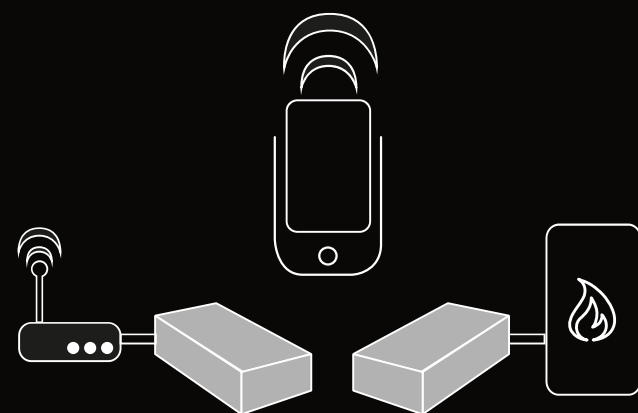

Flush Horizontal Termination Power Vent System

- Allows for horizontal termination only.
- Accommodates vent runs up to 165 feet in length.
- Allows up to twelve 90-degree elbows.
- Smaller pipe size (5-inch diameter).
- Allows up to 20 feet of downhill run.
- Power vent fan acts as the termination cap and sits flush with the outside wall.
- Power vent fan must be installed at least 8 feet of vent pipe from the fireplace.
- An access panel at the power vent fan is not required for servicing.

Inline-180 Power Vent System

- Allows for both horizontal and vertical termination.
- Accommodates vent runs up to 165 feet in length.
- Allows up to twelve 90-degree elbows.
- Smaller pipe size (5-inch diameter).
- Allows up to 20 feet of downhill run.
- Power vent fan is set on a 180-degree angle, allowing for installation at any straight portion of the vent run.
- Power vent fan must be installed a minimum of 8 feet of vent pipe away from the fireplace.
- An access panel at the power vent fan is required for servicing.

Vertical Power Vent System

- Allows for vertical termination only.
- Accommodates vent runs up to 165 feet in length.
- Allows up to twelve 90-degree elbows.
- Smaller pipe size (5-inch diameter).
- Allows up to 20 feet of downhill run.
- Power vent fan acts as the termination cap.
- Power vent fan must be installed at least 8 feet of vent pipe from the fireplace.
- An access panel at the power vent fan is not required for servicing.

SMART HOME CONTROLS

Ortal Fireplaces are at your fingertips. Control your fireplace with the MyFire® app on a mobile device, using the Mertik SYMAX system that is configured with your home wireless internet