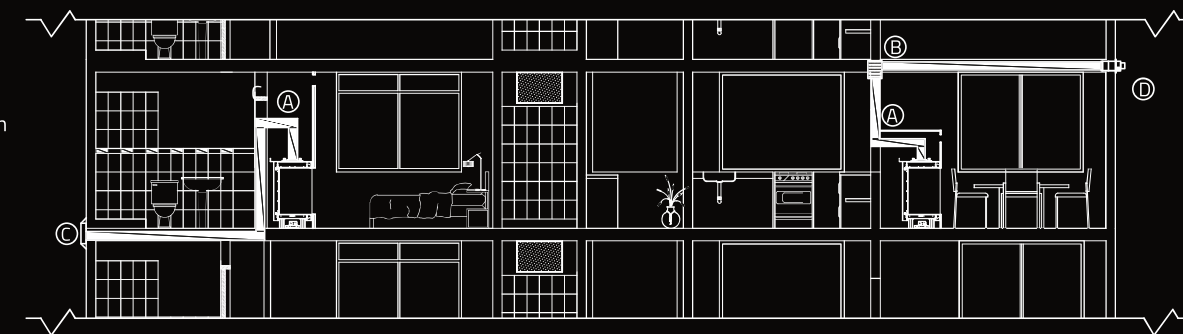

THE POWER VENT SYSTEM

Ortal's Power Vent System creates a mechanical draw on the fireplace exhaust, making longer vertical and horizontal venting pathways possible. This means the fireplace is no longer dependent upon conventional venting pathways and can be installed more flexibly at varied locations in the building. It is one of the industry's most sophisticated technologies.

THE FLEXIBILITY OF THE ORTAL POWER VENT