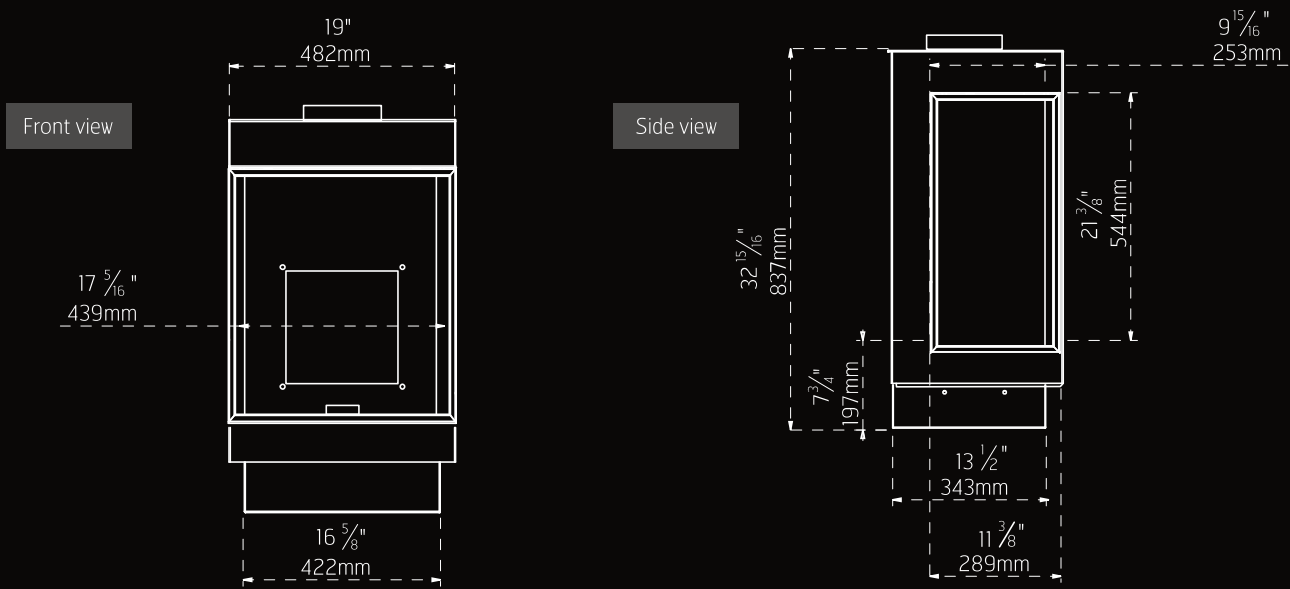

TRADITIONAL 110

TRADITIONAL COLLECTION

Viewing area dimensions

TR 90 W 35-7/16" H 31-5/8"

TR 110 W 42-11/16" H 34-1/8"

TRADITIONAL 90

TRADITIONAL 110

TRADITIONAL 90

Front view

Side view

THE STAND ALONE Product drawings

Stand Alone 40 TS

Stand Alone 75 TS

THE STAND ALONE Product drawings

Stand Alone 110 TS

STAND ALONE
FRONT 75