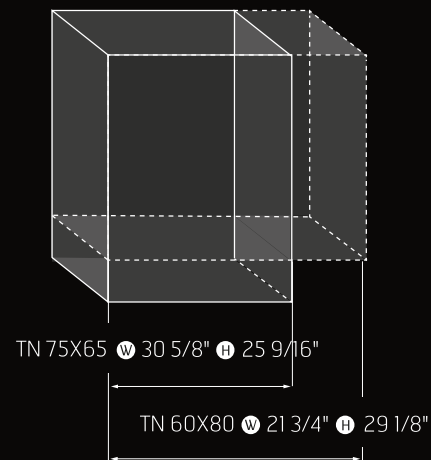

TUNNEL COLLECTION

Viewing area dimensions