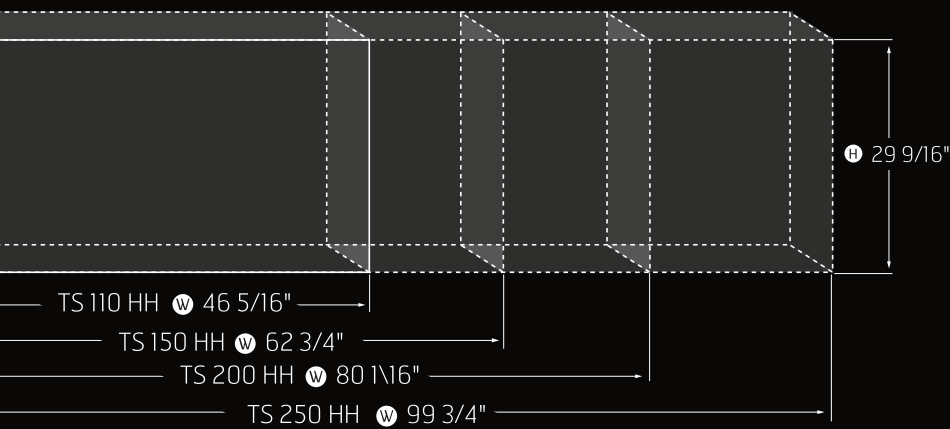

THREE SIDED 150
UTAH

THREE SIDED COLLECTION

Viewing area dimensions

THREE SIDED 200
 DOUBLE GLASS
 Israel

All H & HH (High Glass) models
 are supplied with internal lighting

THREE SIDED 170
DOUBLE GLASS
Seattle